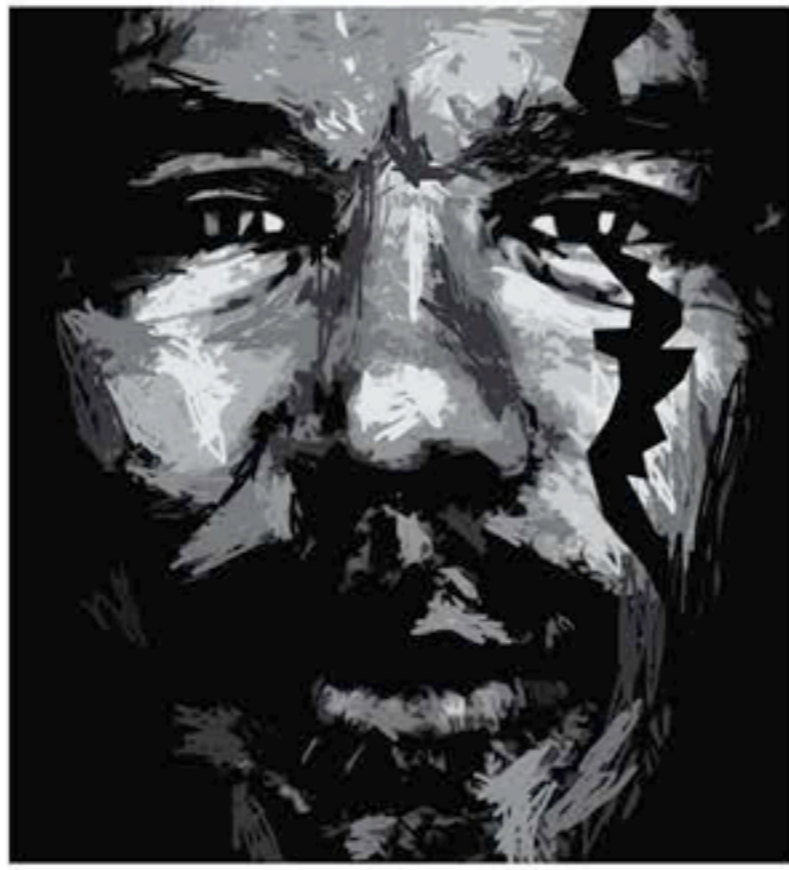

SACRED FOREST

WRITTEN BY JEAN-MICHEL BERTHIAUME
ILLUSTRATED BY MIGWEL

BASED ON "SACRED FOREST" FROM "SEVEN DAYS SIX NIGHTS"
A TRIUNE GODS PRODUCTION

Where is he?
is he around here?
has he already began
speaking to
his people?

There he is,
alright i sure
hope they talked
it out between
themselves

THE END
miguel