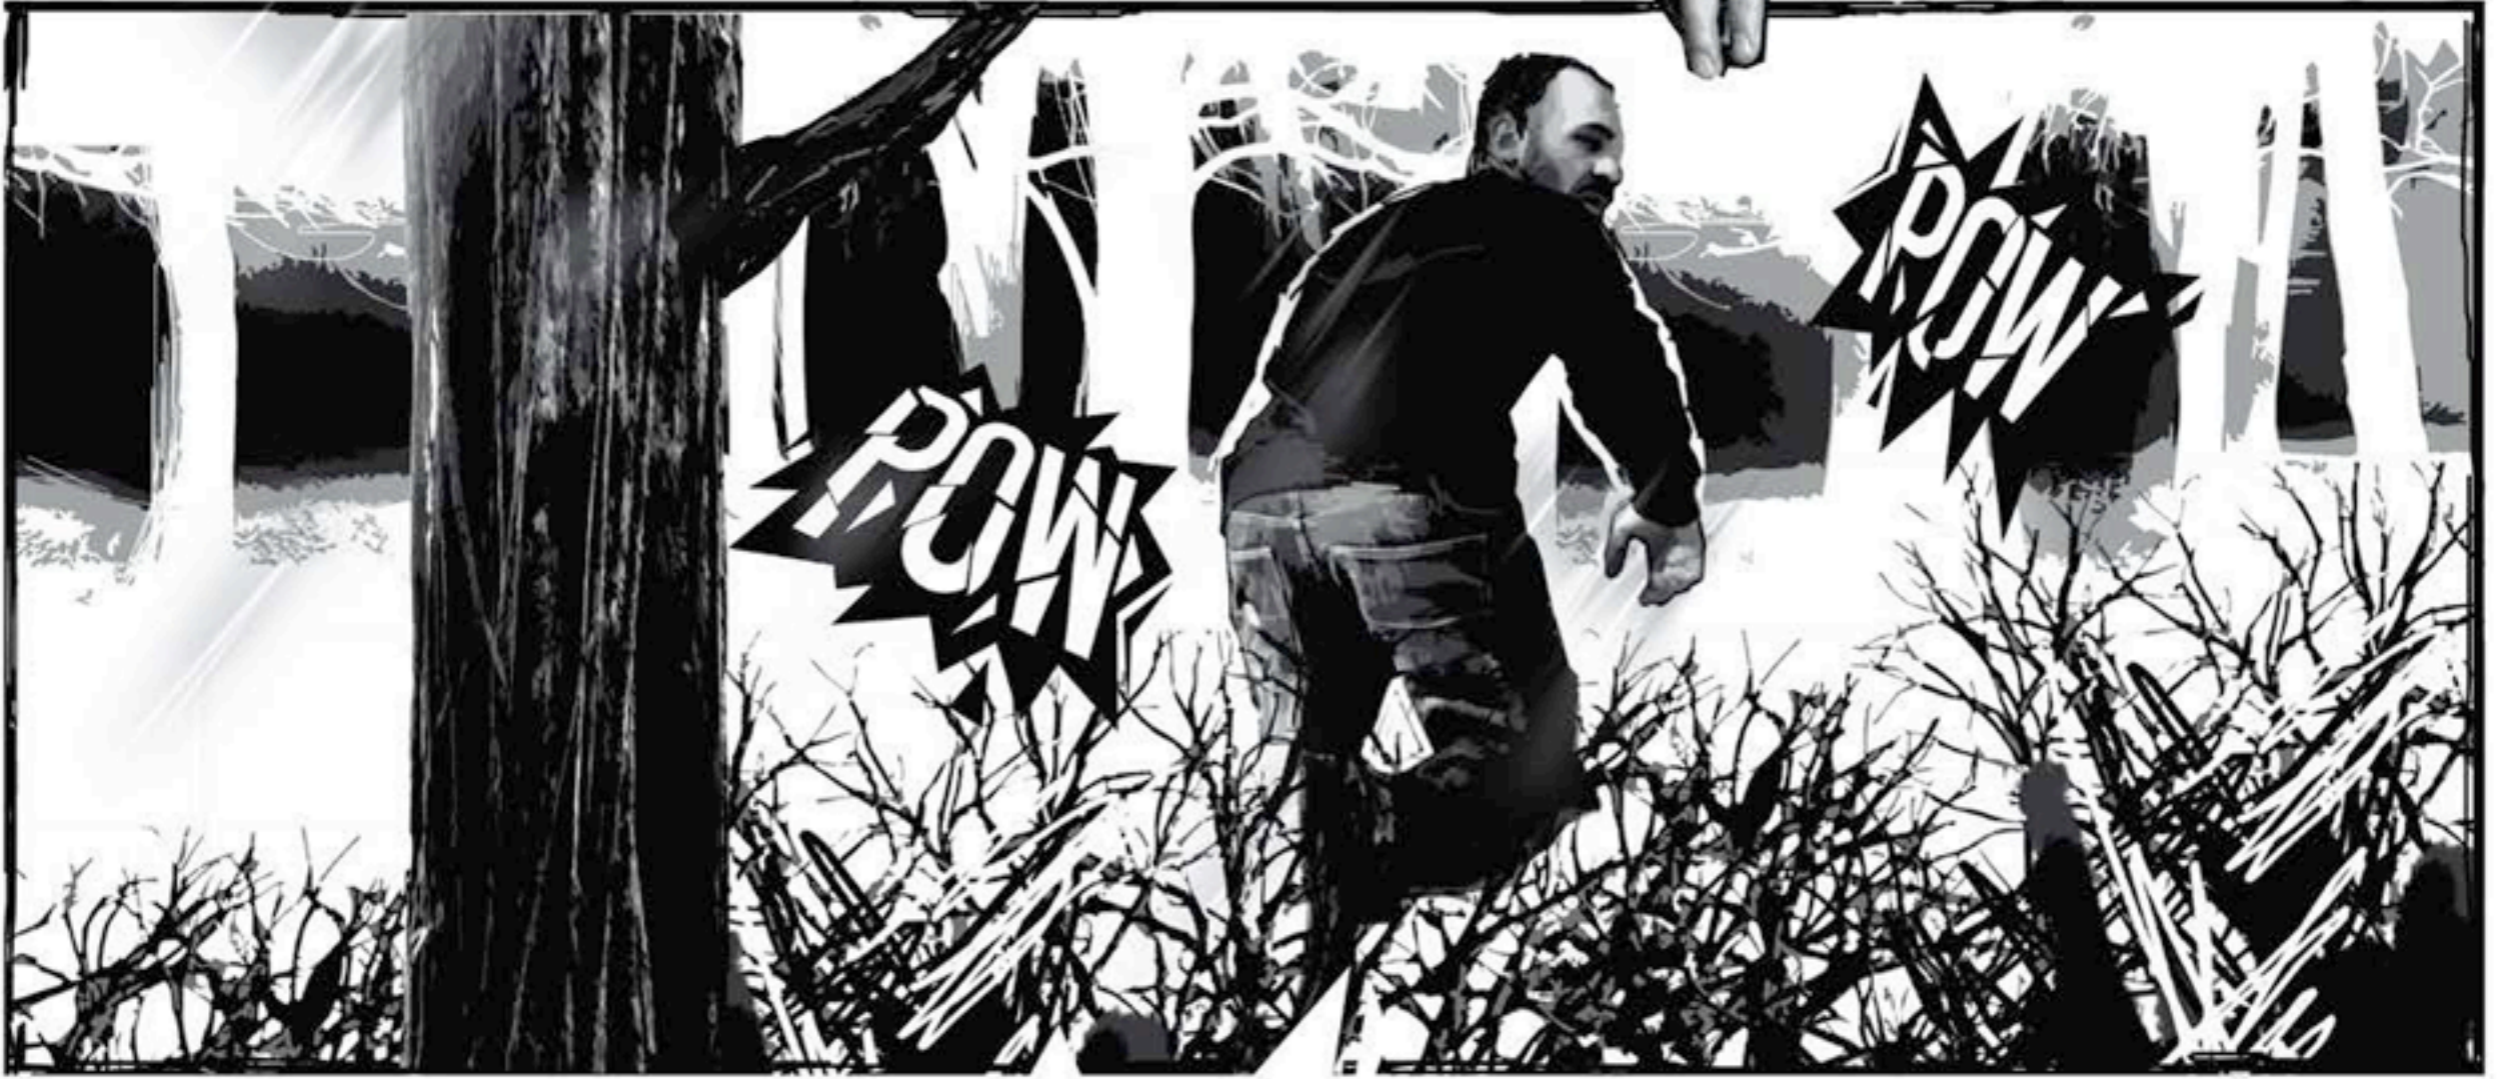

SACRED FOREST

WRITTEN BY JEAN-MICHEL BERTHIAUME
ILLUSTRATED BY MIGWEL

BASED ON "SACRED FOREST" FROM "SEVEN DAYS SIX NIGHTS"
A TRIUNE GODS PRODUCTION

Where is he?
is he around here?
has he already began
speaking to
his people?

There he is,
alright i sure
hope they talked
it out between
themselves

THE END
miguel